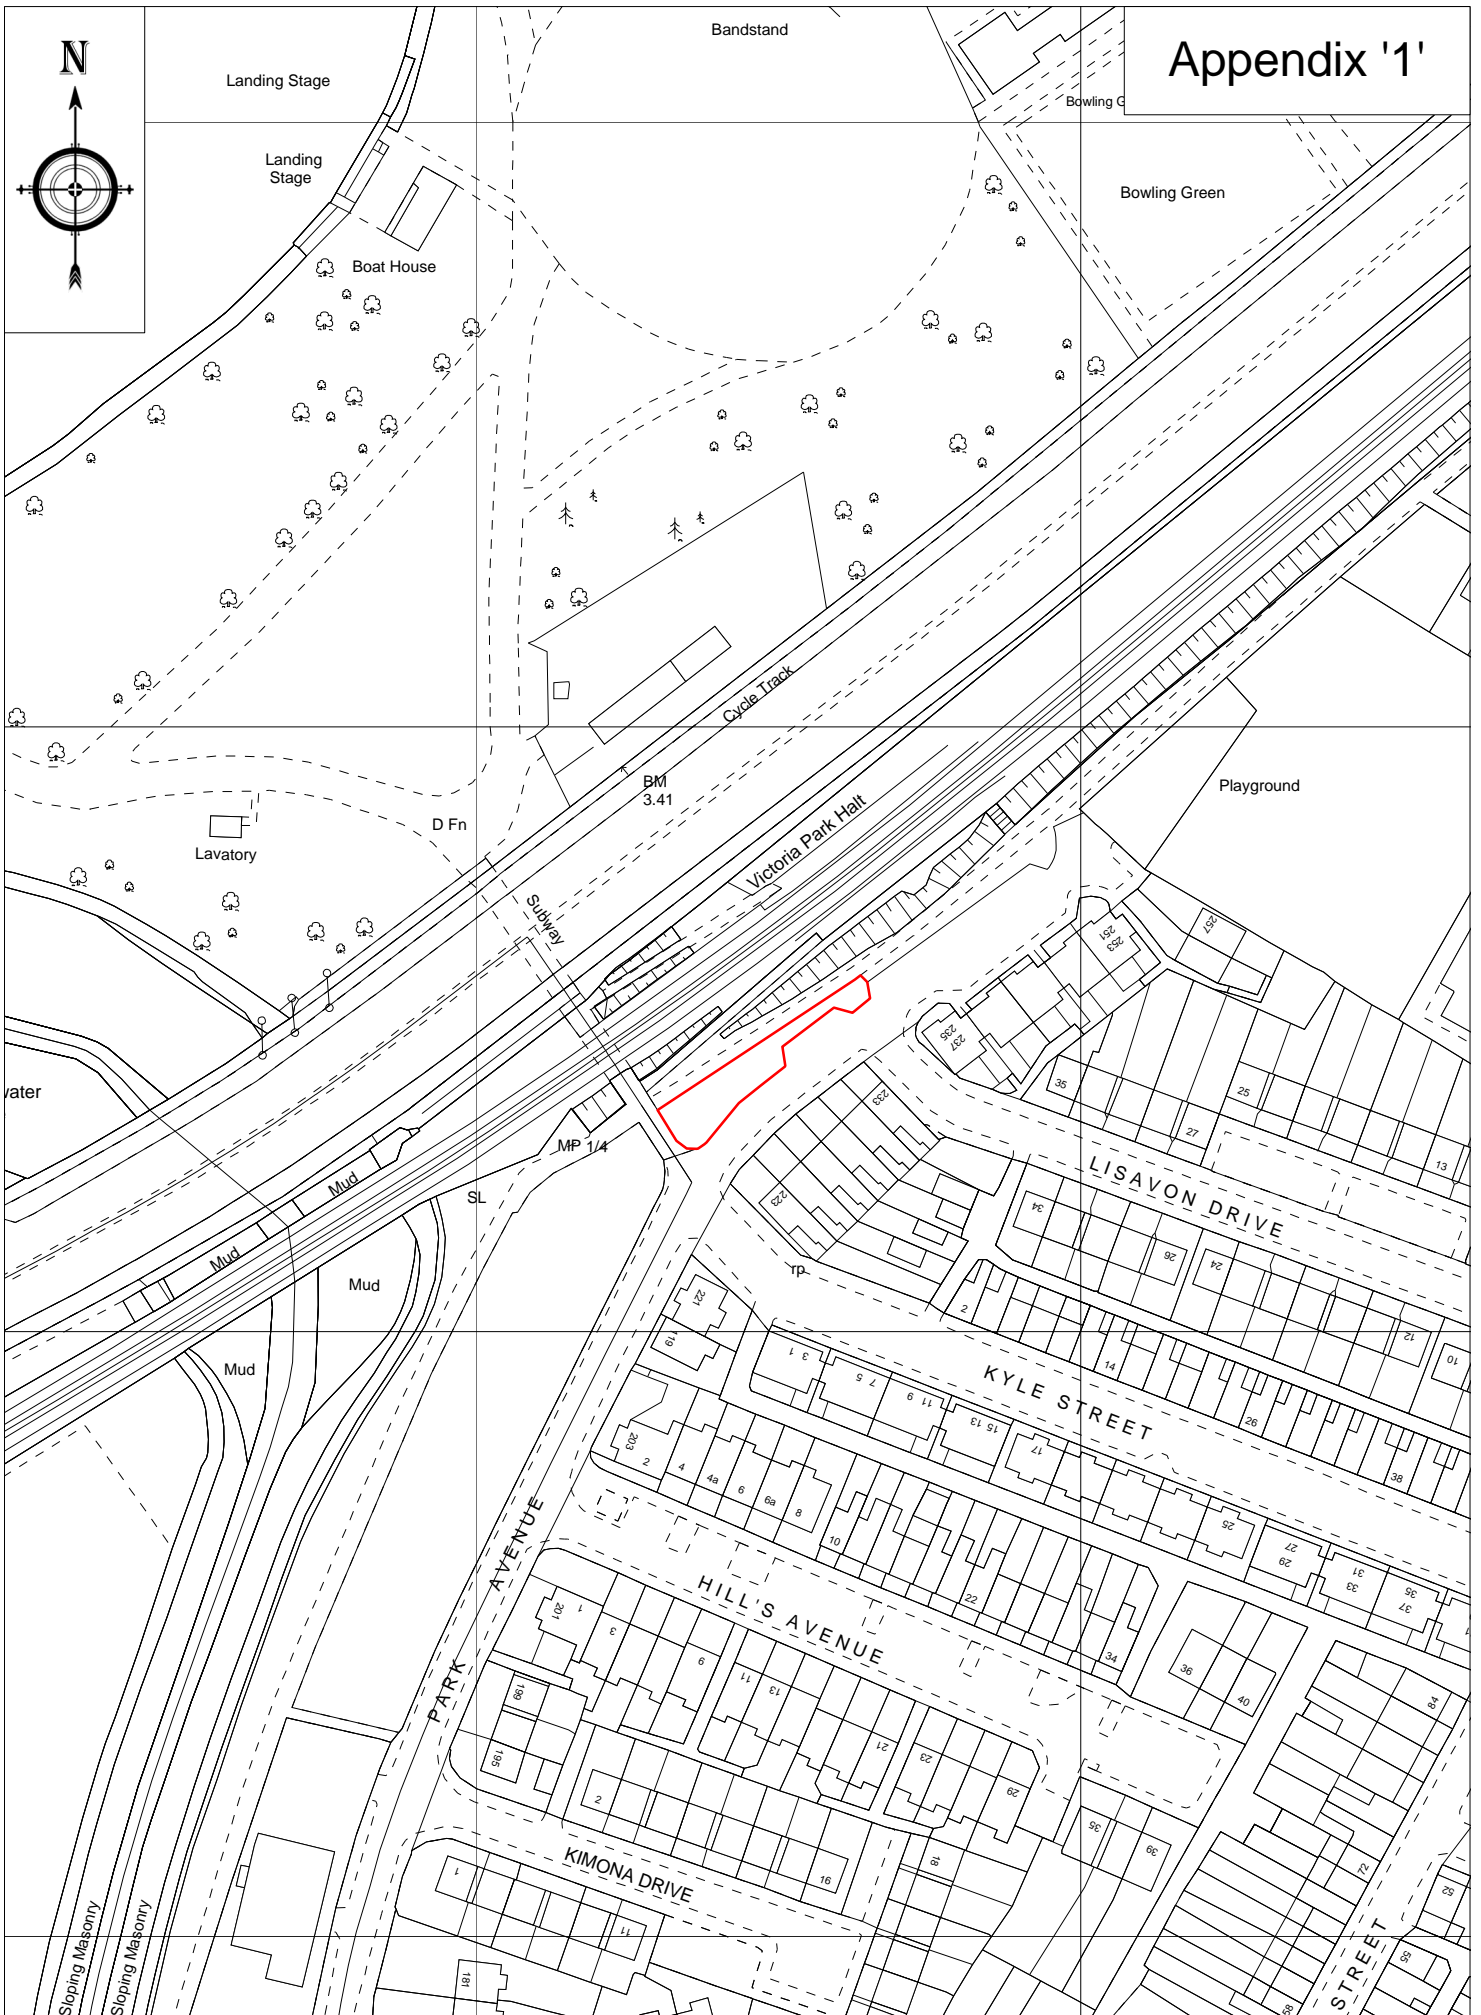

Appendix '1'

Scale 1:1250

Connswater Community Greenway - Plot 7c

Area 0.052 acres